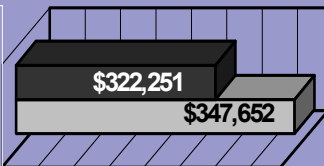

In our times of confusion and pressure, Isaiah reminds us of the **eternal sufficiency** of our God... *The Lord is the everlasting God, the Creator of the ends of the earth. He will not grow tired or weary, and his understanding no one can fathom. (40:28).*

Isaiah also comforts us with **God's promises**... *So do not fear for I am with you; do not be dismayed for I am your God. I will strengthen you and help you; I will uphold you with my righteous right hand. (41:10)*

'Many of us are dying spiritually because we are looking the wrong way. We look at earth's ruin instead of heaven's resources. We see the gloom instead of the glory. Our gaze must be focussed continually on God—God the great El Shaddai, God the Enough.' (Selwyn Hughes)

welcome to ashgrove

We are delighted that you have joined us for worship today!

getting to know you

If you are new to **ashgrove**, have a prayer request, family news, or change of contact details, please complete the Contact Card inside this handout.

stay to connect

Please join us for refreshments after the worship gathering in the courtyard.

more information?

If you would like more information about the programs and ministries at **ashgrove**, complete the Contact Card inside this handout.

■ ytd actual

□ ytd budget

7 Firhill Street, Ashgrove 4060
PO Box 2055, West Ashgrove 4060
☎ 07 3366 2066 ☎ 07 3366 5597
✉ admin@ashgrove.org.au
www.ashgrove.org.au

sunday @ ashgrove

9.30am	prayer
10am	collective worship including crèche
10.30am	fuel
6pm	prayer
6.30pm	collective worship

ashgrove baptist church